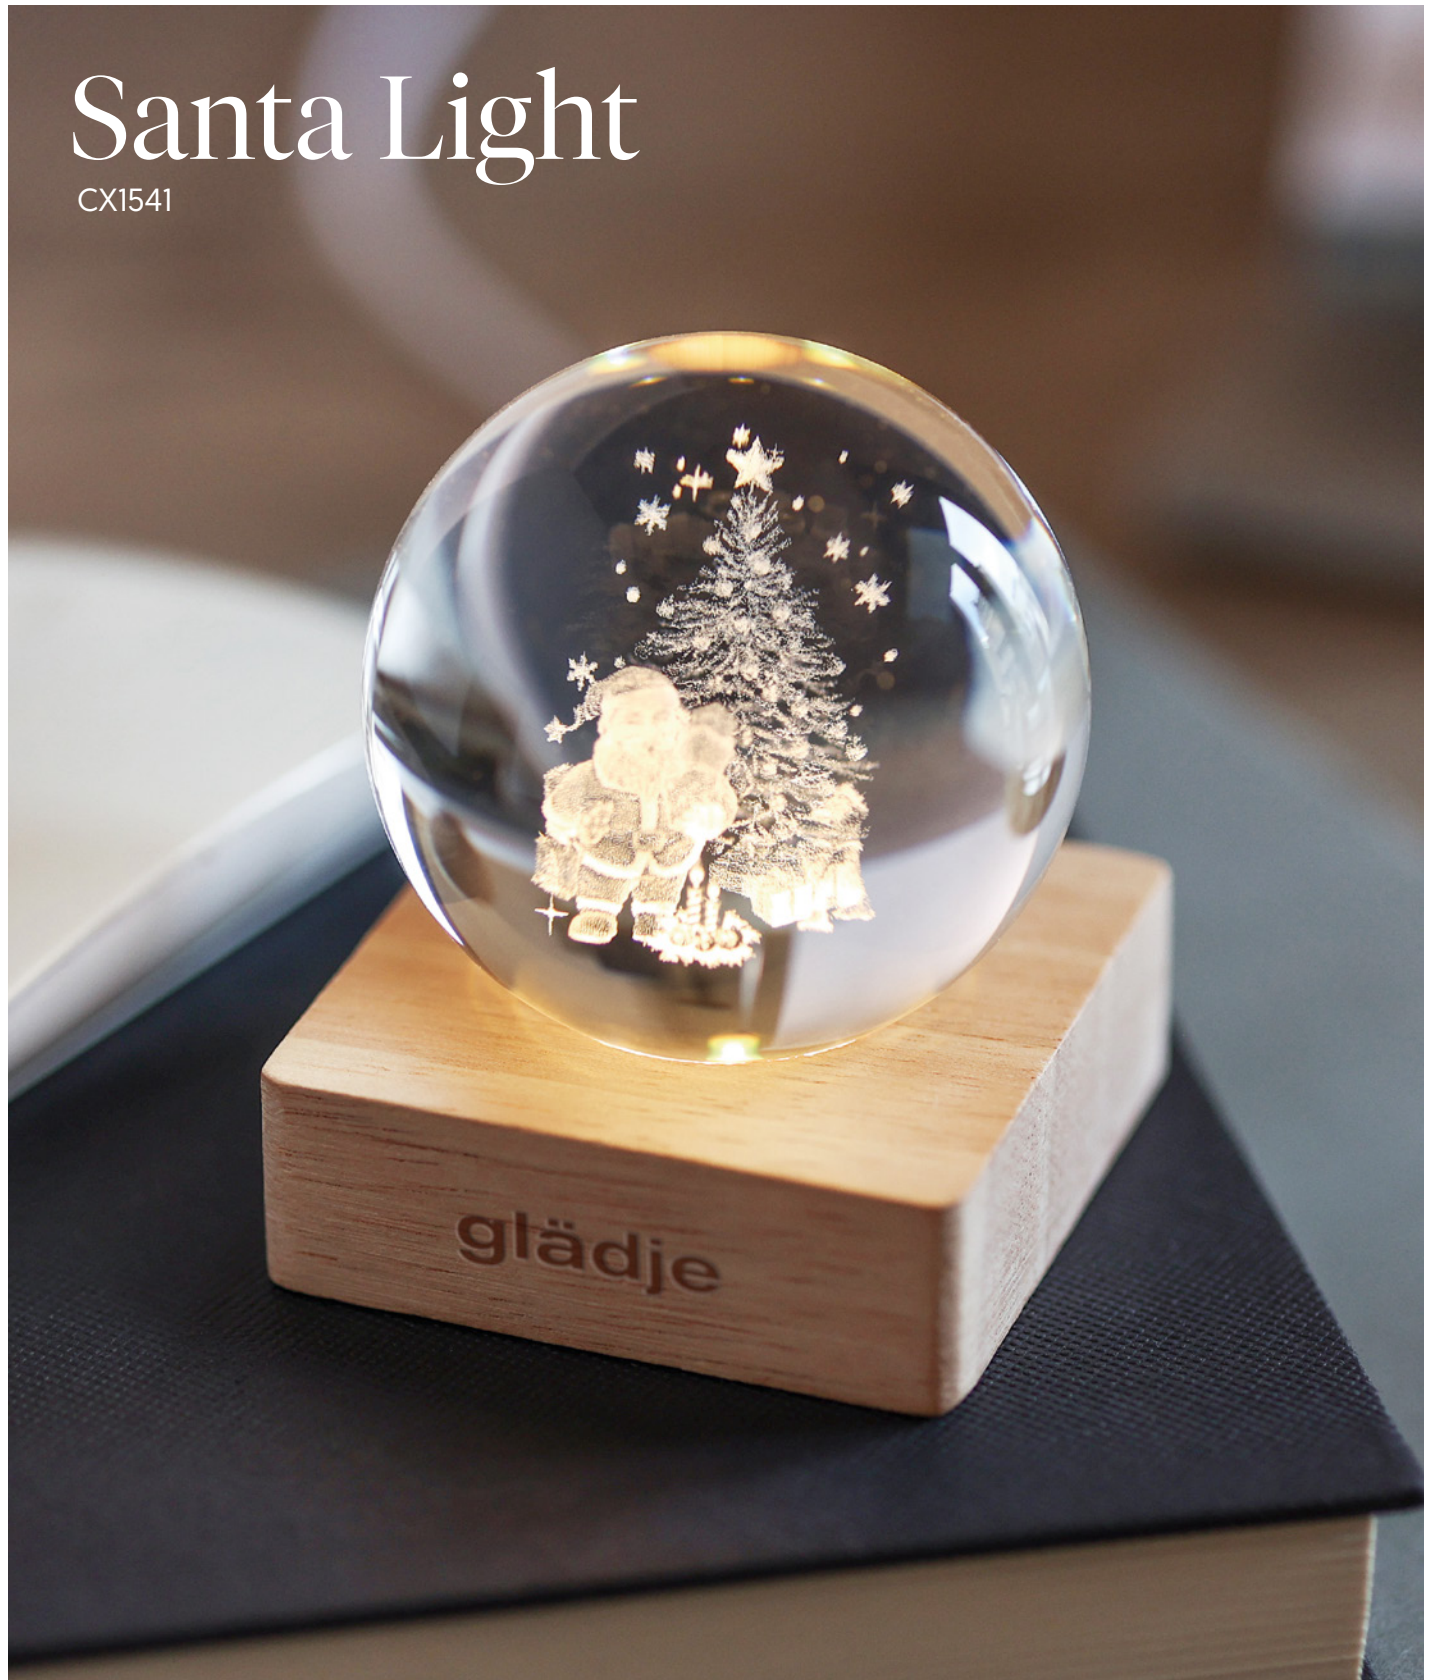

Gadzety świąteczne i Nowości 2024

AGENCJA
REKLAMOWA
MALAMUT

www.arMalamut.pl

Santa Light

CX1541

Santa Light CX1541

Crystal Christmas ball ornament with LED light (100 lumens) on a rubber wood base. Includes a USB charging cable (90 cm). **Size** 6,1x6x7,5 cm **Print technique** Pad printing,L

Milky Way CX1462

String with 20 LED lights in wooden star shape. Presented in carton box. 2 AA batteries not included. On/off button in battery case. **Size** 15x8,2x2,3 cm **Print technique** Pad printing,D01,DL