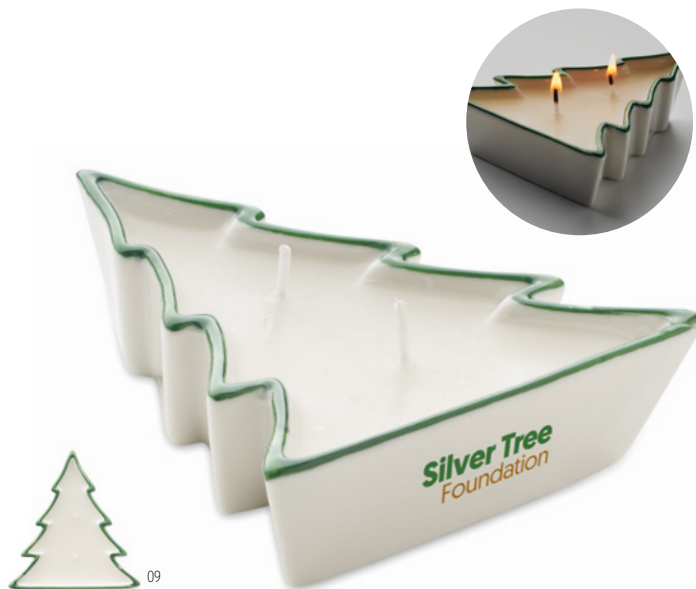

Holifir CX1542

Plant based wax candle in a Christmas tree shape porcelain holder with 2 wicks. 60 gr. Burn time: 4 hours. **Size** 10,7x11,3x3 cm **Print technique** Pad printing,DL,D01